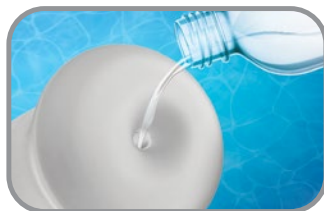

Self-Lubricating!
Just Add Water!

Comfortable
XXL Case for
Easy Handling

Interior Pleasure
Tunnel

Super-soft
Material That's
Easy to Squeeze

Precision
Suction Control

ACTUAL
SIZE

The Biggest, Longest Strokers Ever Made!

The New XXL is 3 inches 65% Larger!

Regular Size

Super Size XXL

No Lube Needed. Just Add Water!

It only takes a little bit of water to activate the self-lubricating feature for a soaking wet time!

Precision Suction Control