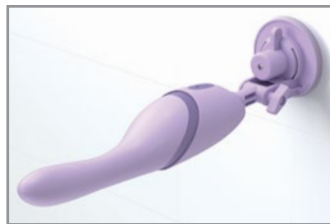

POWERFUL ADJUSTABLE SUCTION CUP