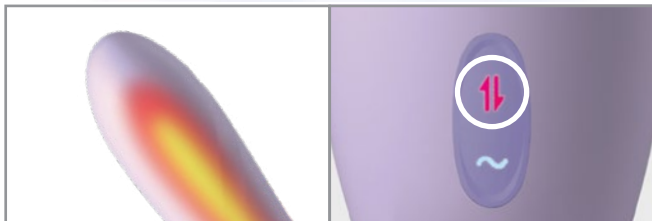

Package Specs
Width: 3.9 in. (9.9 cm)
Height: 7.5 in. (19.0 cm)
Depth: 3.0 in. (7.6 cm)
Weight: 0.6 lbs. (0.29 kg)

UP TO 700 THRUSTS PER MINUTE AND DEEP VIBRATIONS!

POWERFUL ADJUSTABLE SUCTION CUP

LUXURIOUS HEATING FUNCTION
QUICKLY PRESS THE TOP THRUST BUTTON TWICE, TO ACTIVATE AND DEACTIVATE