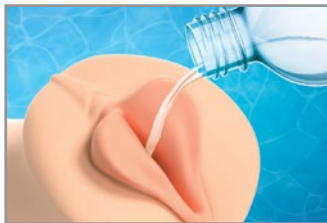

NO LUBE NEEDED JUST ADD WATER!