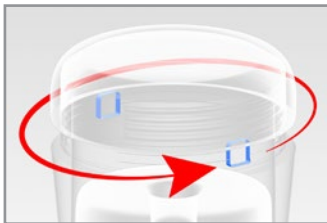

PRECISION SUCTION CONTROL