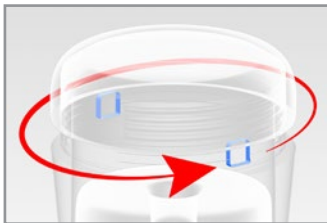

PRECISION SUCTION CONTROL LID