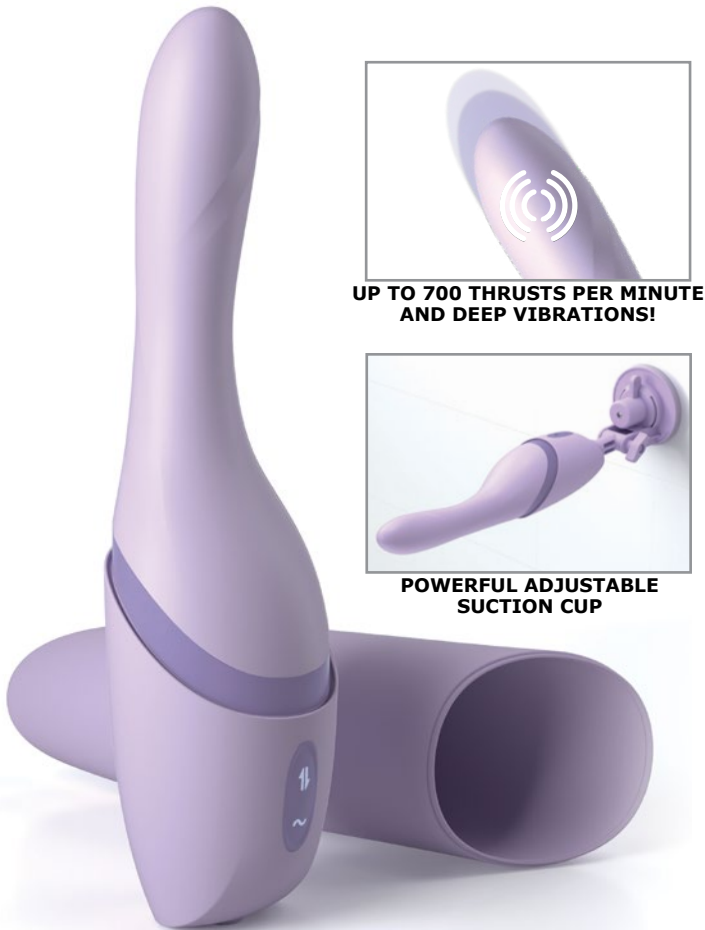

**FLICKERING TONGUE
STIMULATOR**

**JIMMYJANE
HELLO KISS PRO**

SKU	JJ40052
UPC	840281314997

Product Specs
Height: 4.9 in. (12.5 cm)
Width: 2.5 in. (6.2 cm)
Depth: 2.7 in. (6.9 cm)
Weight: 0.5 lbs. (0.22 kg)
Materials: ABS Plastic & Silicone

Package Specs
Width: 3.9 in. (9.9 cm)
Height: 7.5 in. (19.0 cm)
Depth: 3.0 in. (7.6 cm)
Weight: 0.6 lbs. (0.29 kg)

UP TO 700 THRUSTS PER MINUTE AND DEEP VIBRATIONS!

POWERFUL ADJUSTABLE SUCTION CUP

LUXURIOUS HEATING FUNCTION
QUICKLY PRESS THE TOP THRUST BUTTON TWICE, TO ACTIVATE AND DEACTIVATE