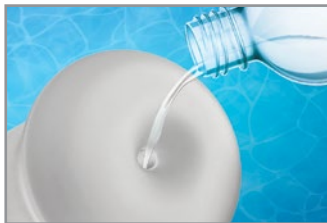

NO LUBE NEEDED JUST ADD WATER!