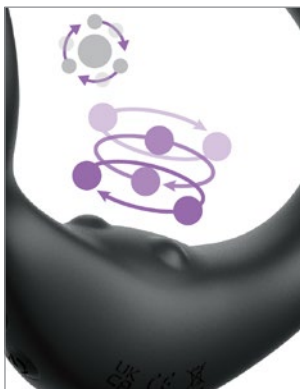

Crafted from premium Elite Silicone™ and boasting an ergonomic design, the **Ass-Gasm Taint-alizer** takes perineum and P-Spot stimulation to dizzying new heights!

KEY PRODUCT FEATURES

- **Swirling Beads** 3 + 7 Modes of textured Perineum Stimulation!
- **2 Powerful multi-speed motors** Enjoy the most explosive orgasm ever!
- **P-Spot Vibration** 3 + 7 Modes of Vibration! Use independently or together with the swirling beads!
- **C-Ring & Ball Strap** enjoy the most explosive ass-gasm ever!
- **Includes Rechargeable Wireless Remote** for a hands free experience.
- **Magnetic Charging Plug** Ready when you are! Both product and remote are easily and conveniently rechargeable, offering hours of enjoyment.
- **Travel Lock** for discretion. Both remote and vibe ship with travel lock on and unlocks when charged. Press top 2 buttons for 5 seconds to lock/unlock.

ADDITIONAL PRODUCT FEATURES

- **IPX7 (Vibrator) Waterproof:** Protected against water immersion up to 1 meter. **IPX0 (Remote)** No liquid protection.

CARE INSTRUCTIONS: Rechargeable via the included USB Cord. Cleanup is a snap after the fun with antibacterial cleaner and warm water. Use plenty of Moist® Lubricant for an extra-wet, extra-wild encounter.

PACKAGE CONTENTS: (1) Ass-Gasm Slide & Glide, (1) Remote, & (1) USB Magnetic Charging Cord