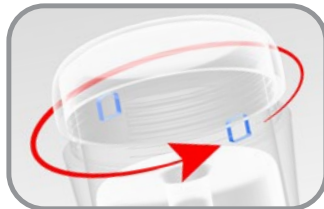

The New XXL is 3 inches 65% Larger!

Regular Size

Super Size XXL

No Lube Needed. Just Add Water!

It only takes a little bit of water to activate the self-lubricating feature for a soaking wet time!

Precision Suction Control