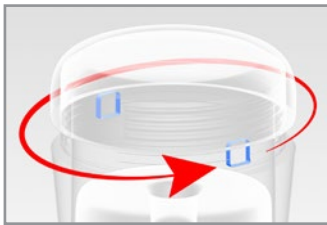

PRECISION SUCTION CONTROL