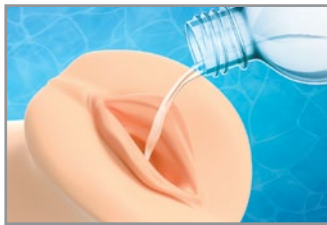

NO LUBE NEEDED JUST ADD WATER!