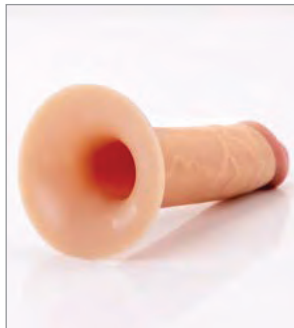

PACKAGE CONTENTS

Includes: (1) Hollow Strap-on, (1) Strap-on Harness, & (1) Metal O-Ring

LIFELIKE TEXTURE

ADJUSTABLE STRAPS

COMFORTABLE TO WEAR

HOLLOW DESIGN

6" HOLLOW SILICONE STRAP-ON™ - LIGHT

SKU	PD4158-21
UPC	603912775709