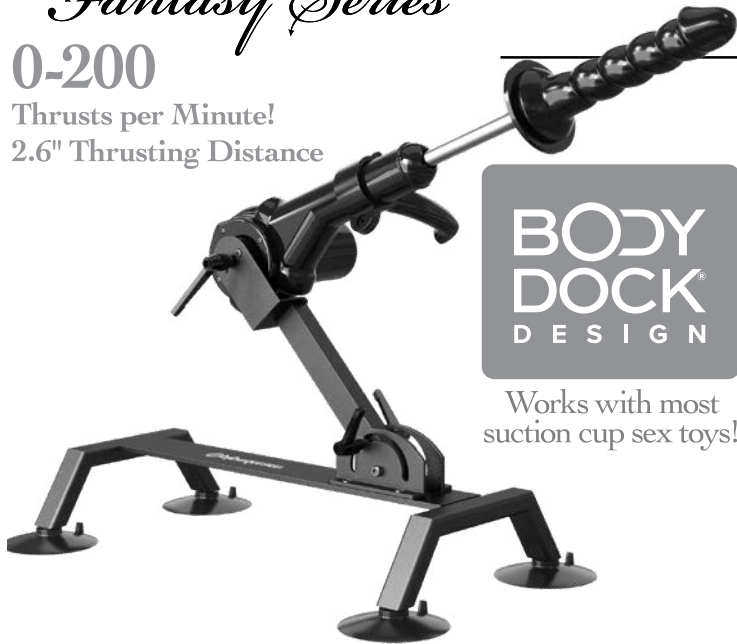

Q3

2024 SELL SHEET

FETISH Fantasy Series®

SELL SHEET

0-200

Thrusts per Minute!
2.6" Thrusting Distance

**BODY
DOCK®
DESIGN**

Works with most
suction cup sex toys!

FETISH FANTASY SERIES BODY DOCK SEX MACHINE

The **Body Dock® Pro Sex Machine** is the ultimate sex partner designed for the enthusiast who demands the best! With its sleek and sturdy design, the **Body Dock Pro Sex Machine** provides a durable platform that boasts a steel frame with 4 powerful suction cup feet to stabilize motion during any sexual adventure! With an impressive thrust capability, you can adjust the thrust to virtually any angle, delivering powerful sensations that will rock your world! With its X-treme Multi-Speed controller, thrusting speeds can be customized to exactly how fast or slow you want it, whether you're craving super-slow gentle thrusts or intense, rapid pumps up to an incredible 200 thrusts per minute!

The **Body Dock Pro Sex Machine** works with most suction cup accessories on the market today, including some you may already own! The 3.5-inch (8.9 cm) docking plate features our patented Push & Play design, which allows you to easily attach or change your favorite suction cup accessory before you get down. Power up and control the speed of an additional accessory vibrator for extra indulgence!

A 9-inch (22.9 cm) extension allows you to get into any position you desire! Standing, sitting, or laying down, the **Body Dock Pro Sex Machine** handles it all!

For extra excitement, the **Body Dock Pro Sex Machine** can be detached from the base and hand-held by a partner!