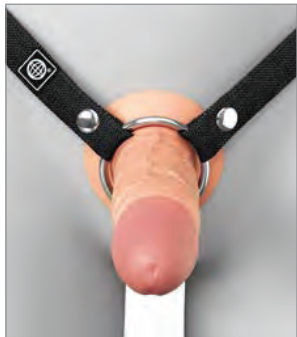

PACKAGE CONTENTS

Includes: (1) Hollow Strap-on, (1) Strap-on Harness, & (1) Metal O-Ring

LIFELIKE TEXTURE

ADJUSTABLE STRAPS

COMFORTABLE TO WEAR

HOLLOW DESIGN

8" HOLLOW SILICONE STRAP-ON™ - LIGHT

SKU	PD4160-21
UPC	603912775617