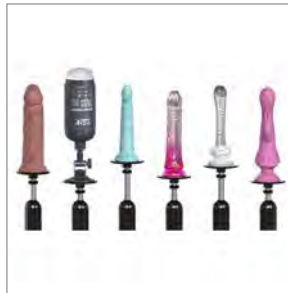

PACKAGE CONTENTS: (1) Body Dock Pro Sex Machine, (1) 7.5" Suction Cup Dildo, (1) 4" Vibrator, (1) 9" Extension Rod (1) 3.5" Body Dock Docking Plate, (1) Removable Handle, (1) 240V Power Adapter, (1) Controller, & (4) Suction Cup Feet, (1) Manual

INCLUDED COMPONENTS

OPTIONAL HAND-HELD

MULTI-POSITIONAL

USE WITH YOUR
FAVORITE SUCTION CUP
DEVICE
(MAX. 3.25" BASE)

FETISH FANTASY SERIES BODY DOCK SEX MACHINE

SKU	PD4470-23
UPC	603912775396

Product Specs	
Total Length:	22 in. (55.9 cm)
Total Width:	12.25 in. (31.1 cm)
Total Height Folded:	11 in. (28 cm)
Docking Plate Diameter:*	22 in. (55.9 cm)
Extension Rod Length:	9 in. (22.9 cm)
Materials:	Metal, ABS Plastic, & PVC
Total Weight:	4 lbs. (1.8 kg)
Waterproof Rating:	IPX0
100-240V ~ 50/60hz 1.3A Adapter	