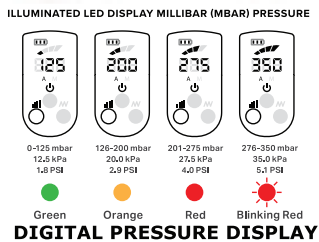

Product Specs	Master Case Specs
Total width: 3.6 in. (9.4 cm)	Case Ct: 6
Total length: 10.5 in. (26.7 cm)	Length: 13 in. (33 cm)
Penetrable depth: 4.5 in. (11.4 cm)	Width: 8.9 in. (22.5 cm)
Charge time: 120 min.	Height: 14.8 in. (37.5 cm)
Run time: 50 min.	Weight: 16.5 lbs (7.5 kg)
Charger type: USB-C	
Waterproof rating: IPX4 Stroker, IPX0 Warming Base	Package Specs
Weight: 2.2 lbs. (35 oz.)	Width: 4 in. (10.3 cm)
Materials: ABS Plastic & TPE	Height: 14.3 in. (36.3 cm)
	Depth: 4 in. (10.3 cm)
	Weight: 2.4 lbs (1.1 kg)

AUTOMATIC AND MANUAL INTERMITTENT SUCTION

L.E.D. LIGHTS

ULTRA-SOFT SLEEVE

VIEWTUBE™ MAX VIEW

- The **PDX ELITE® VIEWTUBE MAX VIEW™** elevates masturbation with powerful intermittent sucking for the ultimate stroker experience. It's a perfect storm of sensation for heightened solo sex sessions that can be customized to your personal moods! Get ready for explosive push-button cock-sucking, surrounding your penis with ultra-soft automatic sucking action! So what are you waiting for...Stick it in and view your cock magnifying to the MAX!
The **ViewTube Max View** is the latest addition to the ViewTube Collection creating a hybrid design of our best selling **PDX Elite Fuck-O-Matic** with Intermittent Suction and our **PumpWorx Max Boost** pump with it's waterproof submersible sensations, **ViewTube Max View** lets you see all the action! You'll get the all-in-one trifecta experience!