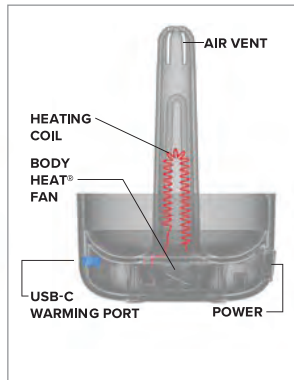

WARMING BASE

MILK ME HOTTER™

The **PDX ELITE® Milk Me Hotter™** elevates masturbation with powerful intermittent thrusting for the ultimate stroker experience. It's a perfect storm of sensation for heightened solo sex sessions that can be customized to your personal moods! Get ready for explosive hands-free thrusting, surrounding your penis with ultra-soft, automatic stroking action! Watch all the stroking through the transparent window! Your ultimate masturbation experience is ready when you are!

KEY PRODUCT FEATURES

- **Intermittent thrusting technology:** The ultra-strong motor provides 10 deep, pleasing thrusting modes. Intermittent thrusting automatically strokes your penis up and down for pleasures beyond your wildest dreams!
- **Personalize your power:** Enjoy 10 modes of vibration 10 modes of thrusting! Strategically positioned to maximize stimulation to your penis, the powerful vibrator will tease and please! Try all 10 modes of each and customize your pleasure!
- **Ultra-Soft Sleeve:** The extraordinary feel of the ultra-soft sleeve caresses your penis with every stroke from the powerful motor. The round nubbies wrap around your entire shaft, while the **Milk Me Hotter** automatically strokes and vibrates for mind-blowing stimulation!
- **Body Heat® Technology!** A specialized heating element warms the **Milk Me Hotter's** tunnel to simulate the perfect body temperature! Feel the **BODY HEAT** as your shaft slides in and out with exhilarating vibration and thrusts! Reaches Body Temperature 104° in 15 minutes.

ADDITIONAL PRODUCT FEATURES

1-Year Limited Warranty

Stroker IPX4 Water Resistant: Protected against splashing water from any angle. Warming Base IPX0 No liquid protection.

CARE INSTRUCTIONS

The **PDX ELITE Milk Me Hotter** sleeve is removable for easy cleaning. Simply pull the edges of the TPE sleeve to remove it. Cleanup is a snap after the fun with antibacterial cleaner and warm water. Do not submerge the **Milk Me Hotter** in water.

If desired, use a water-based lubricant like Moist® with this product.

PACKAGE CONTENTS

Includes: (1) Thrusting Stroker, (1) Body Heat Warming Base, & (1) USB-C Charging Cord