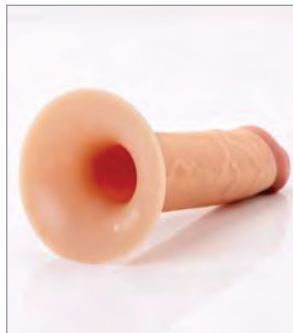

PACKAGE CONTENTS

Includes: (1) Hollow Strap-on, (1) Strap-on Harness, & (1) Metal O-Ring

LIFELIKE TEXTURE

ADJUSTABLE STRAPS

COMFORTABLE TO WEAR

HOLLOW DESIGN

7" HOLLOW SILICONE STRAP-ON™ - LIGHT

SKU	PD4159-21
UPC	603912775594

Product Specs
Dildo Total Length: 7.5 in. (19.1 cm)
Base Diameter: 3.5 in. (9 cm)
Dildo Width: 1.8 in. (4.5 cm)
Dildo Insertable Length: 7 in. (17.8 cm)
Hollow Opening Diameter: 1.25 in. (3.2 cm)
Minimum Waist Size: 24 in. (61 cm)
Maximum Waist Size: 53 in. (135 cm)
Minimum Leg Circumference: 14 in. (35.6 cm)
Maximum Leg Circumference: 48 in. (121.9 cm)
Materials: Silicone, ABS Plastic, Metal, Nylon