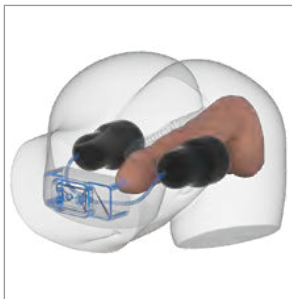

Fanta Flesh®
lifelike skin

**DUAL MOTORS FOR
MAXIMUM VIBRATIONS!**

WEIGHS OVER
6
POUNDS!

SHAKE THAT ASS™

We hope you're ready, because it's time to **Shake That Ass!** The realistic Shake That Ass™ Vibrating Mega Masturbator is a revolutionary addition to the PDX Elite® collection, featuring dual powerful motors and a 360° design! The two powerful motors surround your shaft with explosive vibrating action, while the 360° design allows you to set it in any position that you want, whether it's doggystyle, missionary, cowgirl, and more! This versatility, coupled with 10 distinct vibrating modes, really allows you to customize your experience so you get exactly what you came for!

Crafted from our signature Fanta Flesh® material and weighing over 6 pounds, the **Shake That Ass Vibrating Mega Masturbator** mimics the look and feel of real skin, and provides an orgasmic lifelike experience. It also features pussy and anal pleasure tunnels that were designed to massage every inch of your shaft when you stick it inside. In addition to this, the device is rechargeable and comes with a USB charging cord, so it's always ready when you are. We can't wait for you to lose control when it **SHAKES THAT ASS** on your pole!

KEY PRODUCT FEATURES

- **Dual motors for maximum power**
- **360° Design:** allows you to set it in any position that you want
- **Crafted from our signature Fanta Flesh® material**
- **Pussy and anal pleasure tunnels**

ADDITIONAL PRODUCT FEATURES

1-Year Limited Warranty

IPX6 Water resistant. Protected against high pressure water stream from any angle.

CARE INSTRUCTIONS